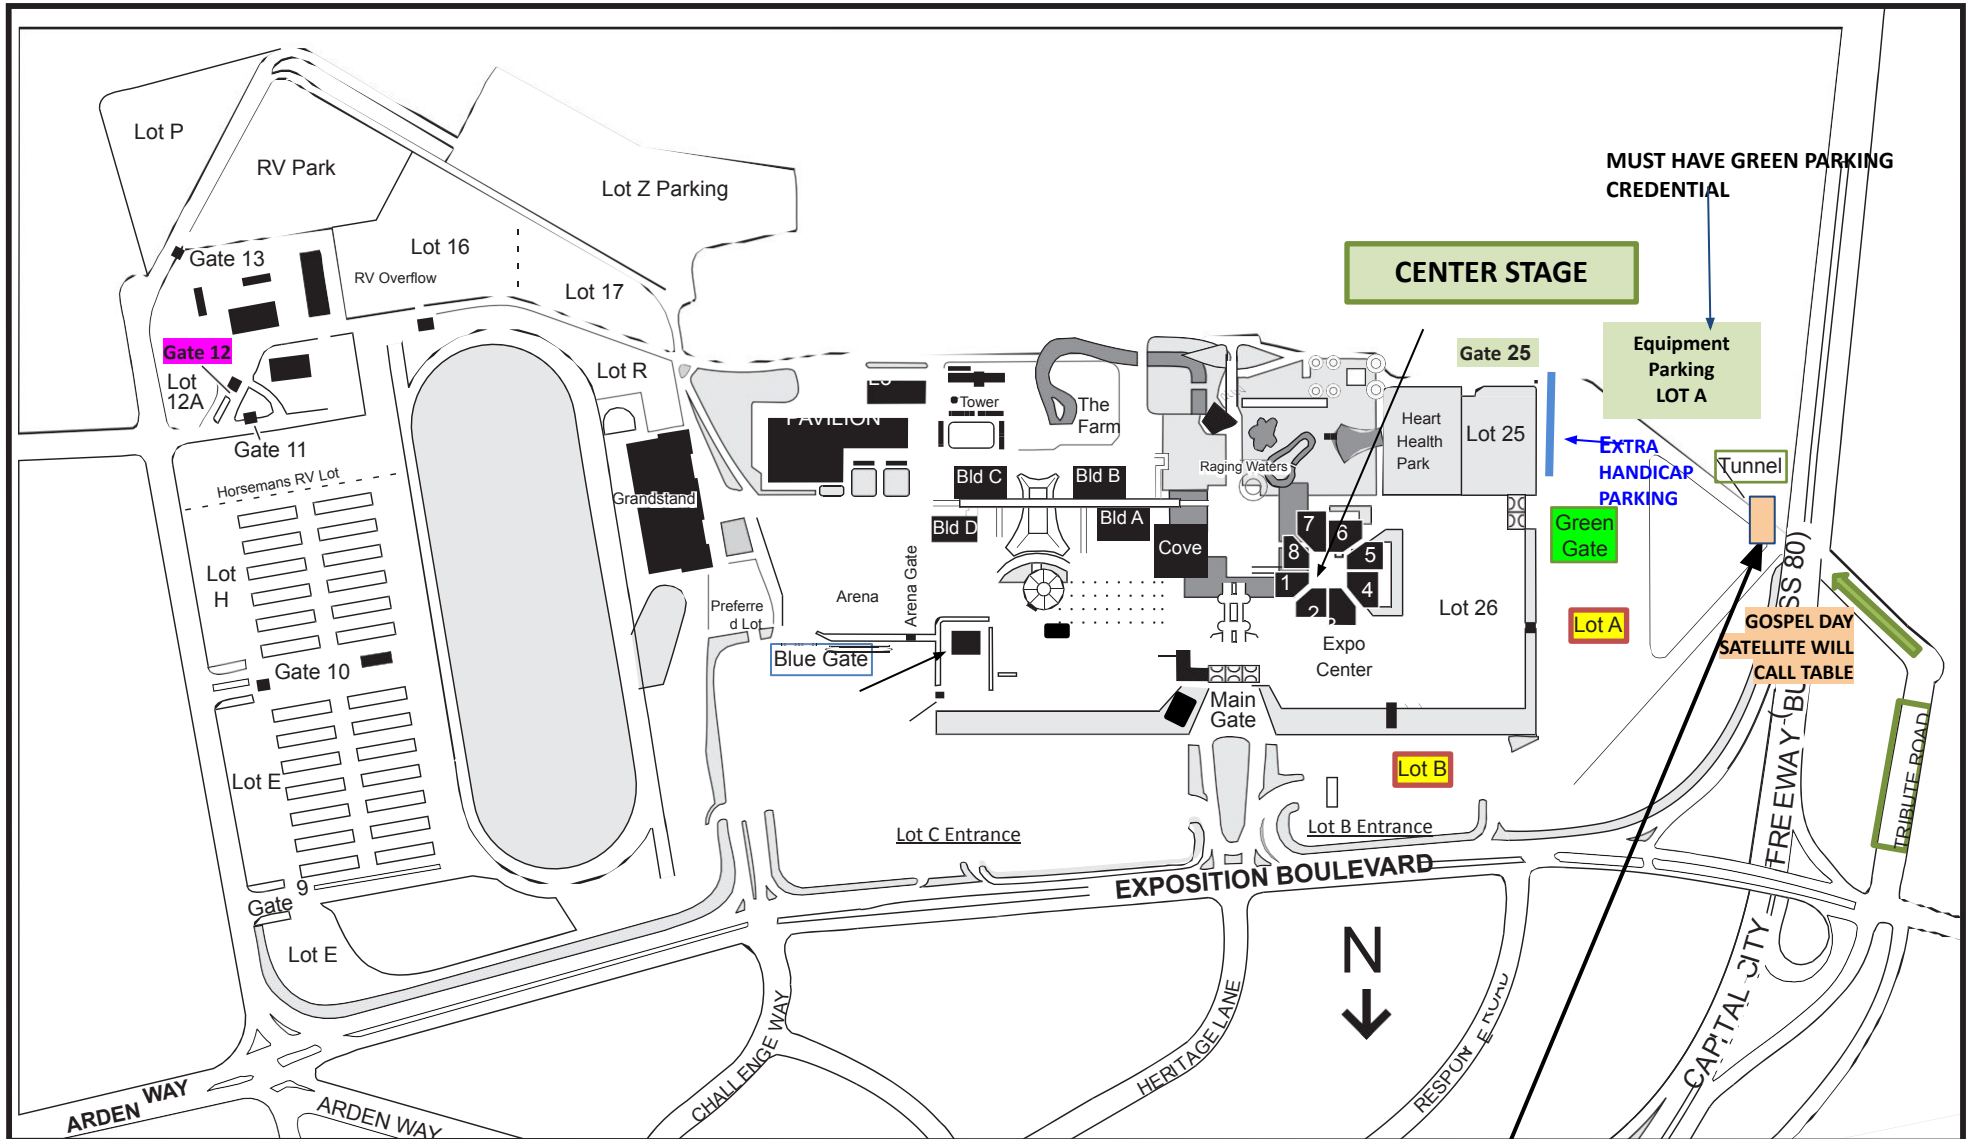

2023 GOSPEL CELEBRATION PARKING AND ADMISSION DETAILS

PARKING: A & B LOTS- **Red Parking Passes**
EXTRA HANDICAP PARKING MARKED ON MAP

ENTRANCE: GREEN GATE

Revised 06/2023

WILL CALL: GOSPEL DAY SATELLITE WILL CALL LOCATED AT TUNNEL ENTRANCE OFF OF TRIBUTE ROAD - WILL CALL CREDENTIALS TO BE PICKED UP AT SATELLITE LOCATION ONLY. **ADMISSION AND PARKING CREDENTIALS WILL NOT BE AVAILABLE AT THE MAIN GATE BOX OFFICE.**

PARADE: KIDS CHOIR ONLY - LINE UP AT MAIN GATE FOR EARLY ENTRANCE AT 9:00AM. MAKE SURE ALL PARADE PARTICIPANTS HAVE THEIR ADMISSION PASSES. PARENTS PARK IN A&B LOTS & ENTER FAIR THROUGH GREEN GATE.